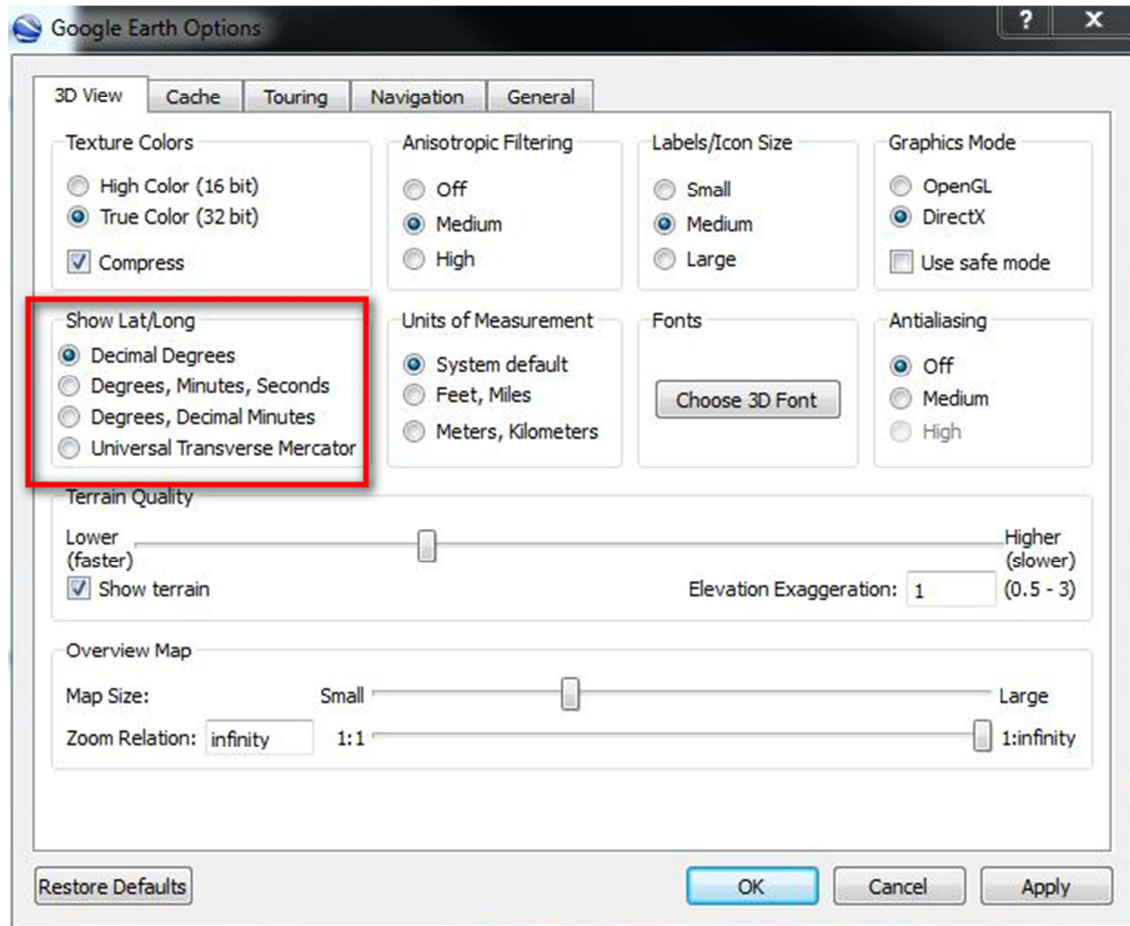

## Use Google Earth

Select options under tools.

Select Decimal Degrees under Show Lat/Long:

Place Marker to get precise coordinates (zoom in for a higher degree of precision).

Copy coordinates (Latitude and Longitude) from Google Earth to an Excel spreadsheet.